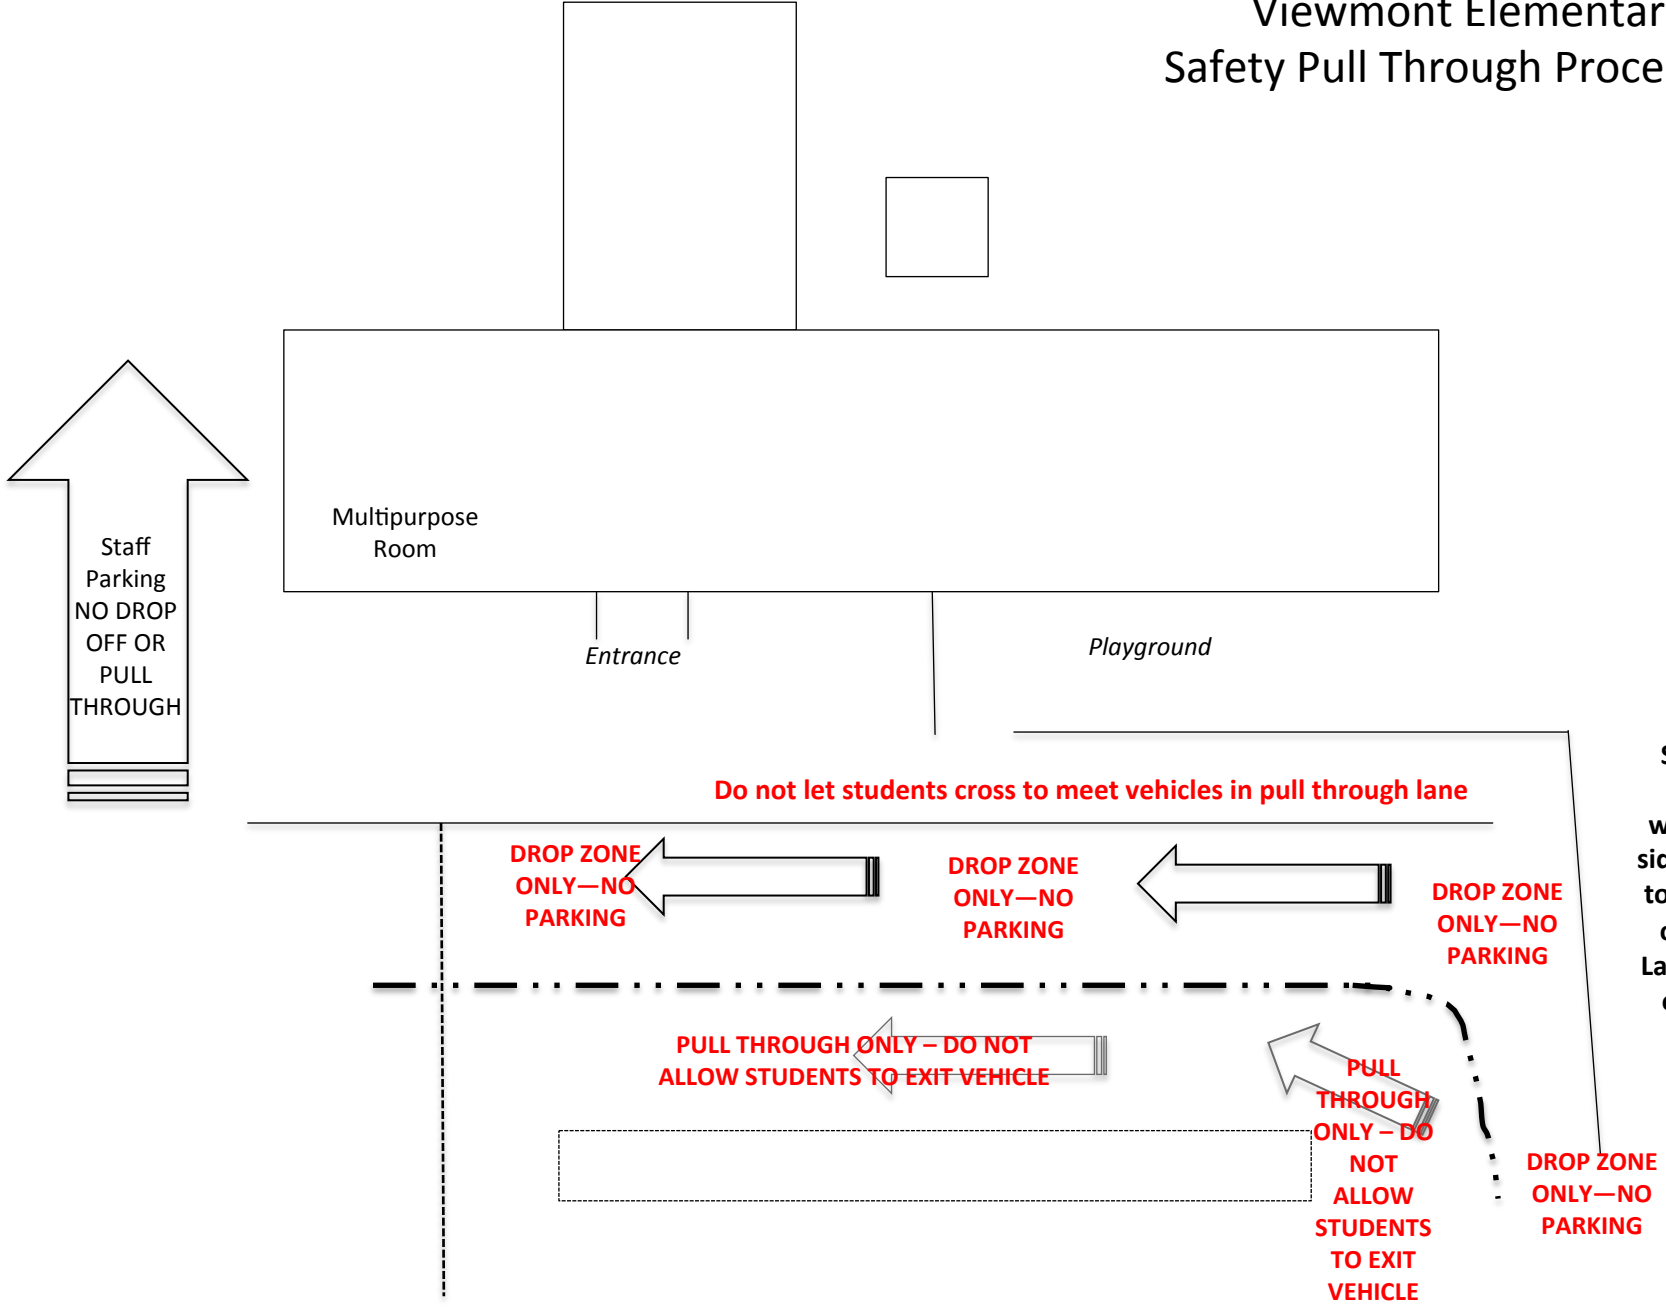

# Viewmont Elementary Safety Pull Through Procedures

Staff  
Parking  
NO DROP  
OFF OR  
PULL  
THROUGH

Multipurpose  
Room

Entrance

Playground

Do not let students cross to meet vehicles in pull through lane

DROP ZONE  
ONLY—NO  
PARKING

DROP ZONE  
ONLY—NO  
PARKING

DROP ZONE  
ONLY—NO  
PARKING

PULL THROUGH ONLY—DO NOT  
ALLOW STUDENTS TO EXIT VEHICLE

PULL  
THROUGH  
ONLY—DO  
NOT  
ALLOW  
STUDENTS  
TO EXIT  
VEHICLE

DROP ZONE  
ONLY—NO  
PARKING

Students are  
also able to  
walk along the  
sidewalk around  
to be picked up  
on Anderson  
Lane but should  
only cross at  
crosswalks  
while on  
campus!